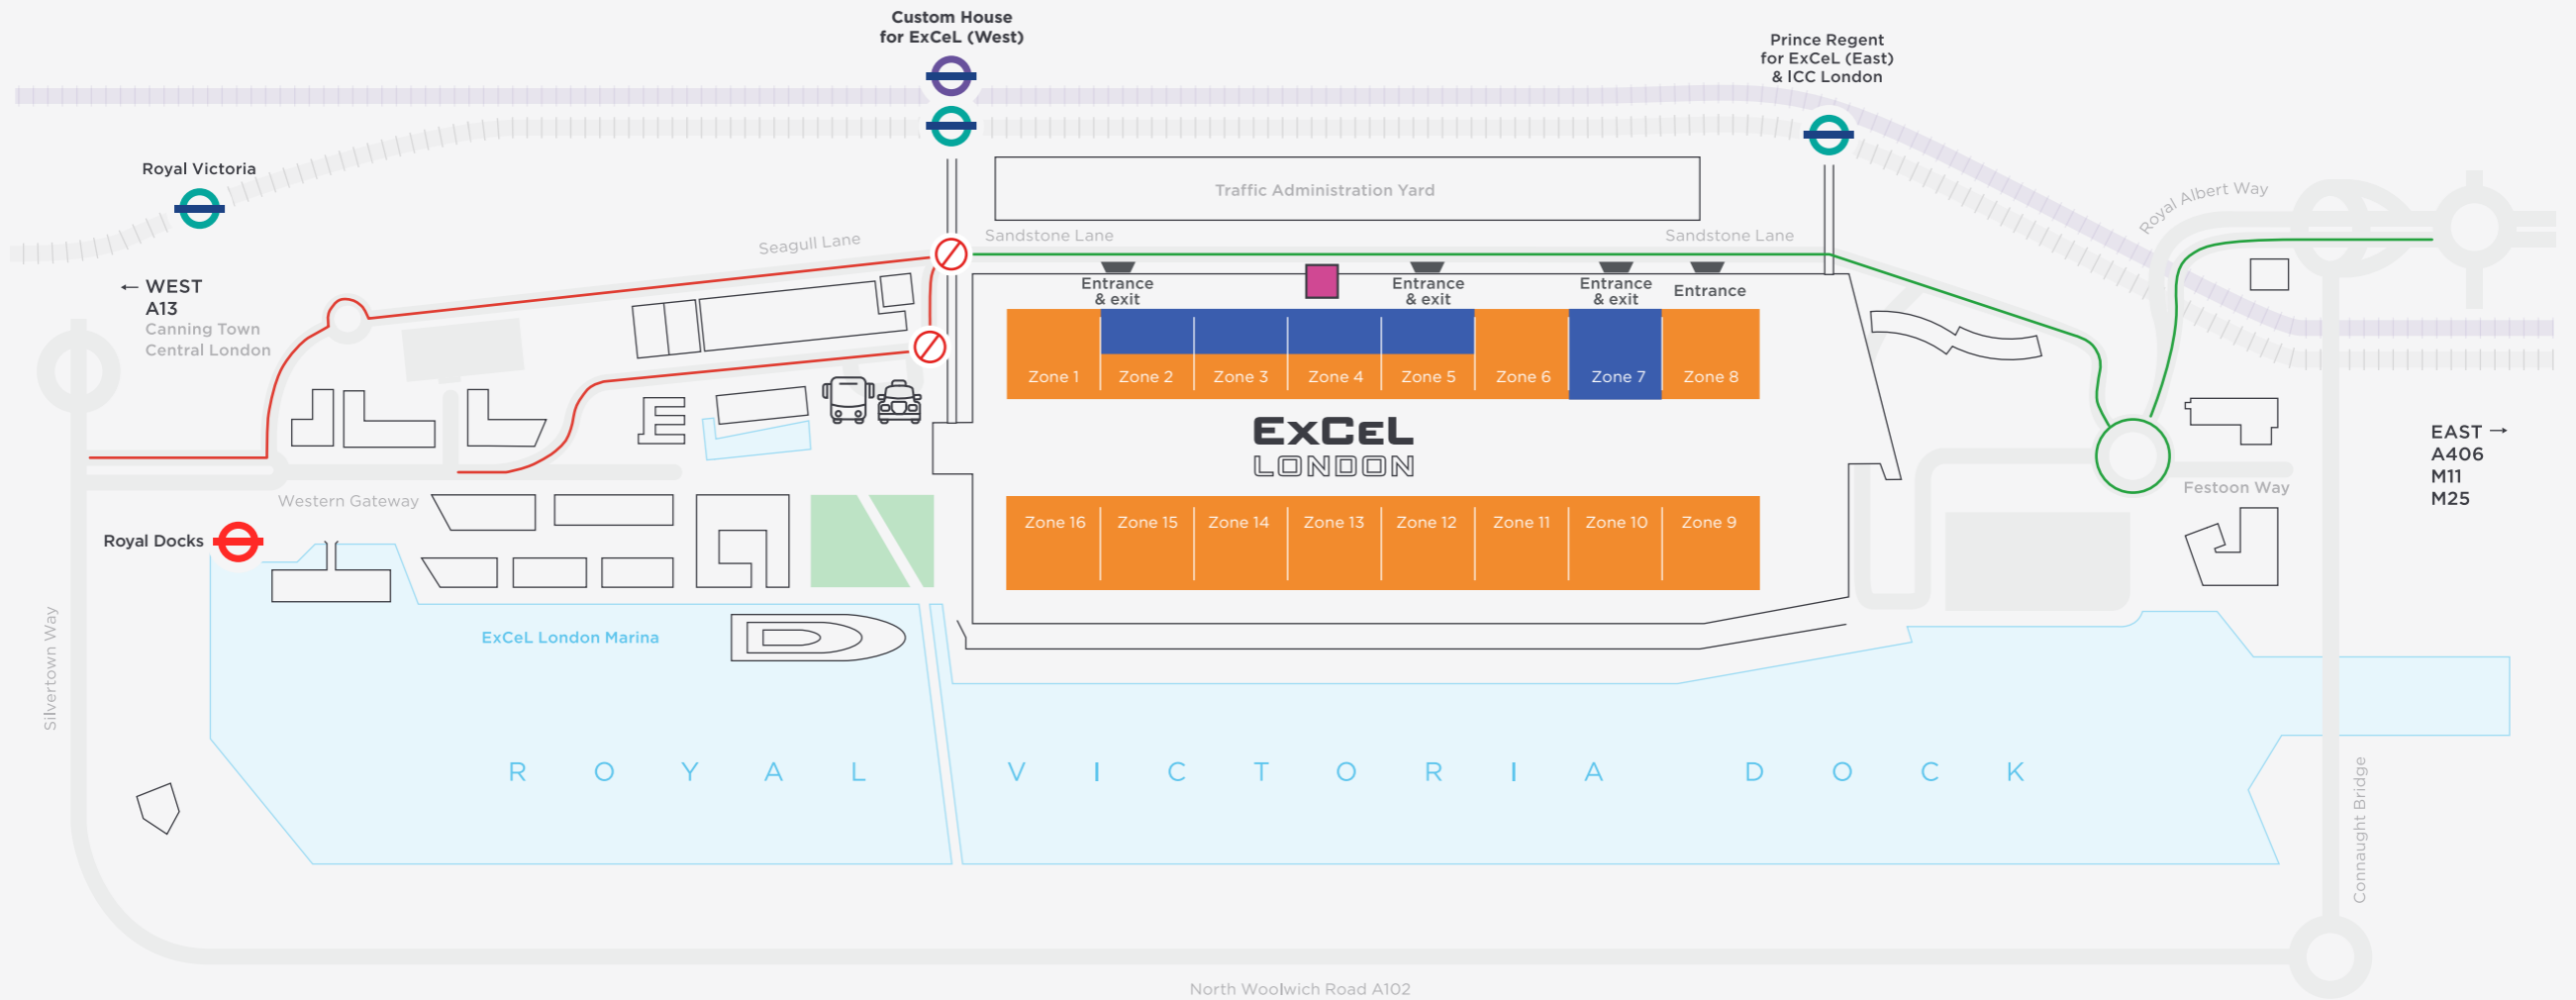

ExCeL campus travel map

Key

1,867 total spaces in venue car park

Coach, bus and taxi drop-off

IFS Cloud Cable Car

Venue car park for cars

1,650 spaces for cars with 80 accessible spaces and access to the venue via level 0 with lifts available

Access route

DLR station

Venue car park for vans

135 spaces for vans

Traffic office

Elizabeth line